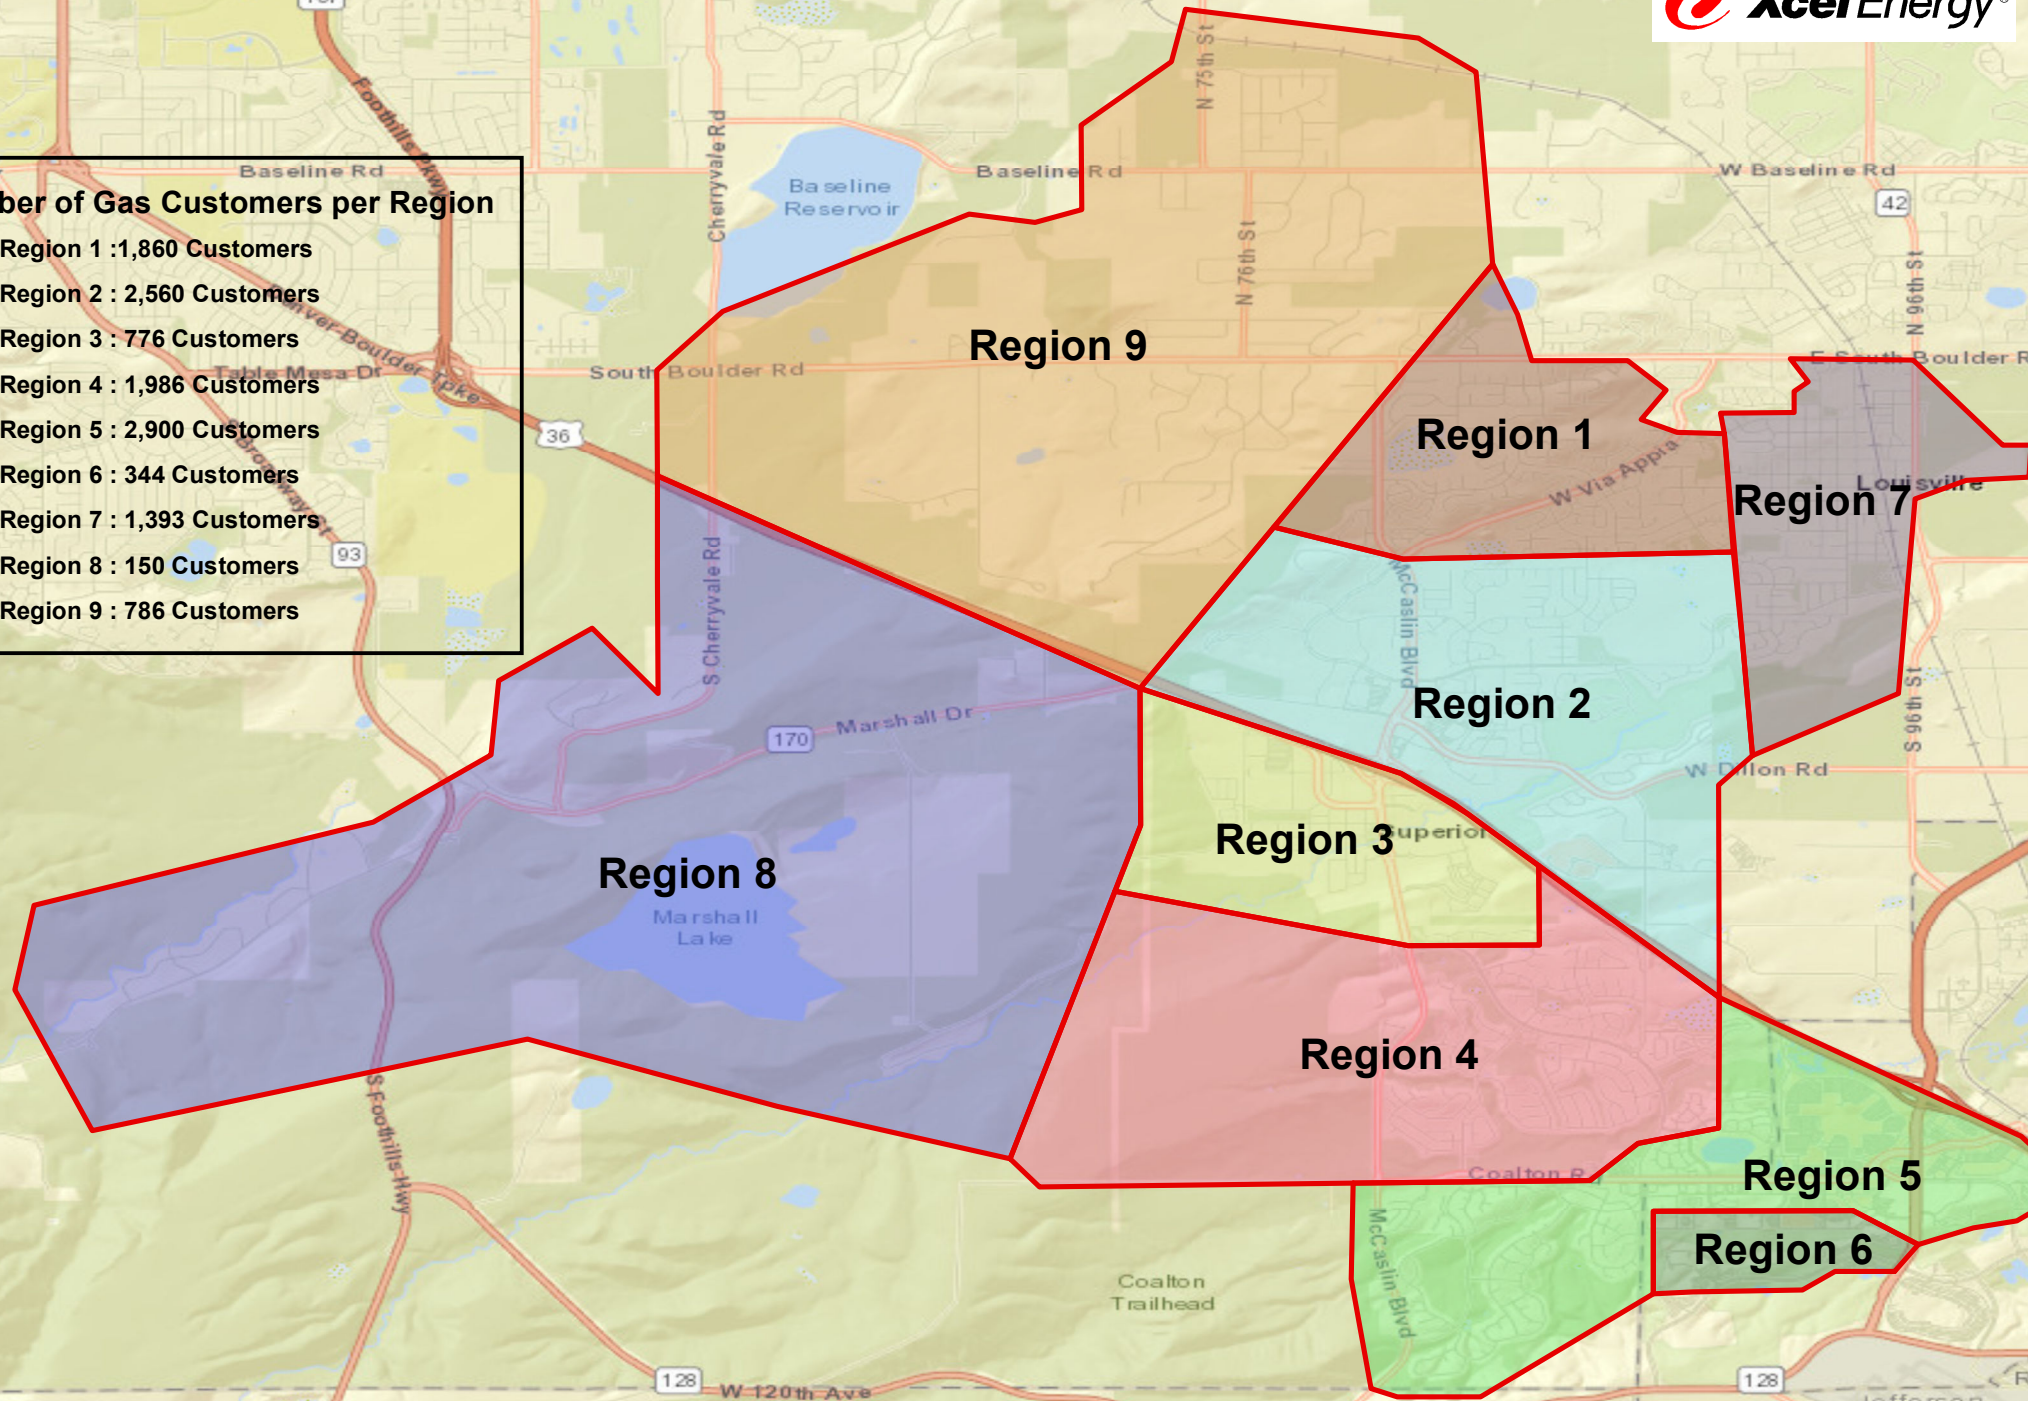

LOUISVILLE-SUPERIOR RESTORATION REGIONS

Number of Gas Customers per Region	
Region 1	:1,860 Customers
Region 2	: 2,560 Customers
Region 3	: 776 Customers
Region 4	: 1,986 Customers
Region 5	: 2,900 Customers
Region 6	: 344 Customers
Region 7	: 1,393 Customers
Region 8	: 150 Customers
Region 9	: 786 Customers

Sources: Esri, HERE, Garmin, USGS, Intermap, INCREMENT P, NRCan, Esri Japan, METI, Esri China (Hong Kong), Esri Korea, Esri (Thailand), NGCC, (c) OpenStreetMap contributors, and the GIS User Community